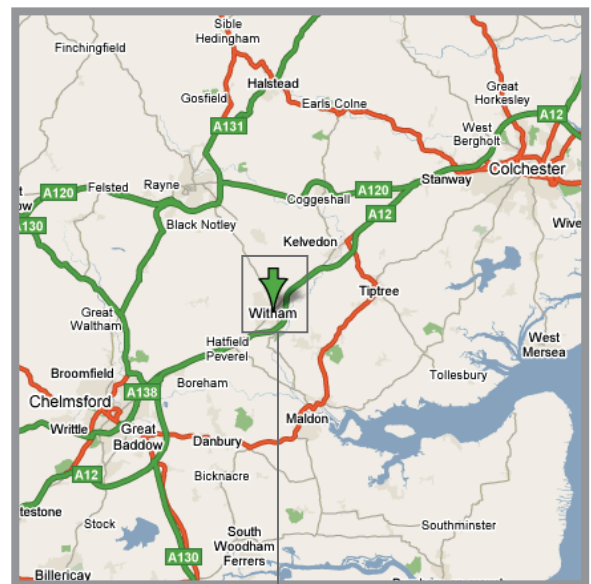

How to find us

From the A12 Northbound:

Take the second Witham exit at junction 22 (signposted B1389 Witham and Industrial Areas). As you come off the A12, turn right at the lights into Eastways Industrial Estate. Follow the road round to the right and then take the first left in to Eastways. Follow this road all the way to the end, where Black Croft Road is the last turning on the left. EA are located at the bottom, on the left, No. 4.

From the A12 Southbound:

Take the first Witham exit at junction 22 (signposted B1389 Witham and Industrial Areas).

Follow the slip road over the bridge, where Eastways Industrial Estate is on your right. At the first set of traffic lights make a small 'U' turn and then turn immediately left into the entrance of Eastways Industrial Estate. Follow the road round to the right and take the first left into Eastways. Follow this road all the way to the end where Black Croft Road is the last turning on the left. EA are located at the bottom on the left, No. 4.

By rail:

Witham Railway Station is on the London Liverpool St. line (approx 45 mins from London). Visit 'One Railway' at www.onerailway.com for ticket information. From Witham Station, EA Group are a 10 minute walk, or a short taxi ride away. Taxis are available outside the station, or from the Taxi office across the road from the station.